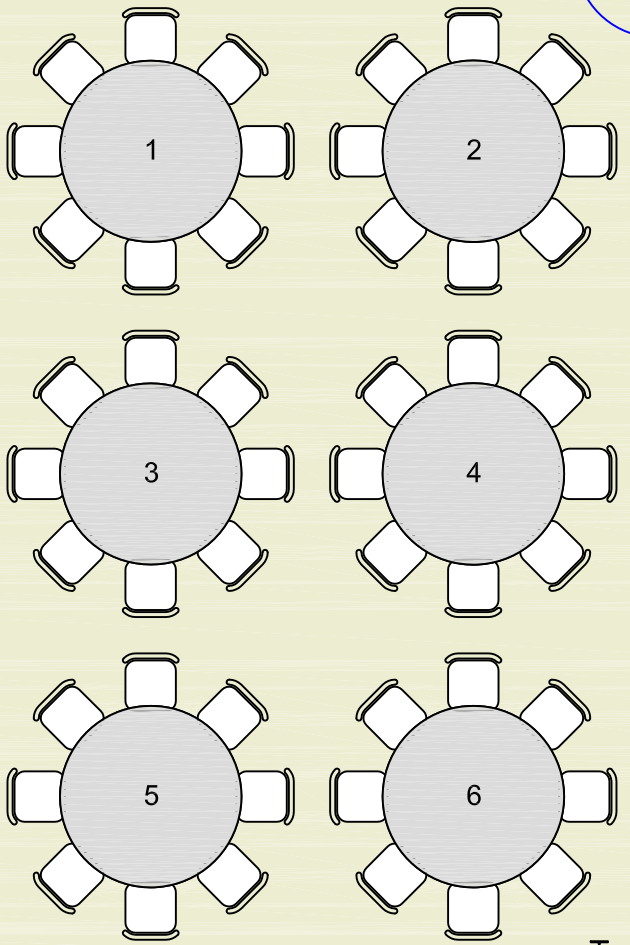

10150

10120

EX

NORTH

SCREEN

7  
REFRESHMENTS  
8

THE LOUNGE  
LAYOUT 2

# The Lounge Layout 2

1330 thirteenthirty  
1330 Ferntree Gully Road  
Scoresby, VIC 3179

Scale: 1:75 Rev.0 Date 28 Feb 2011